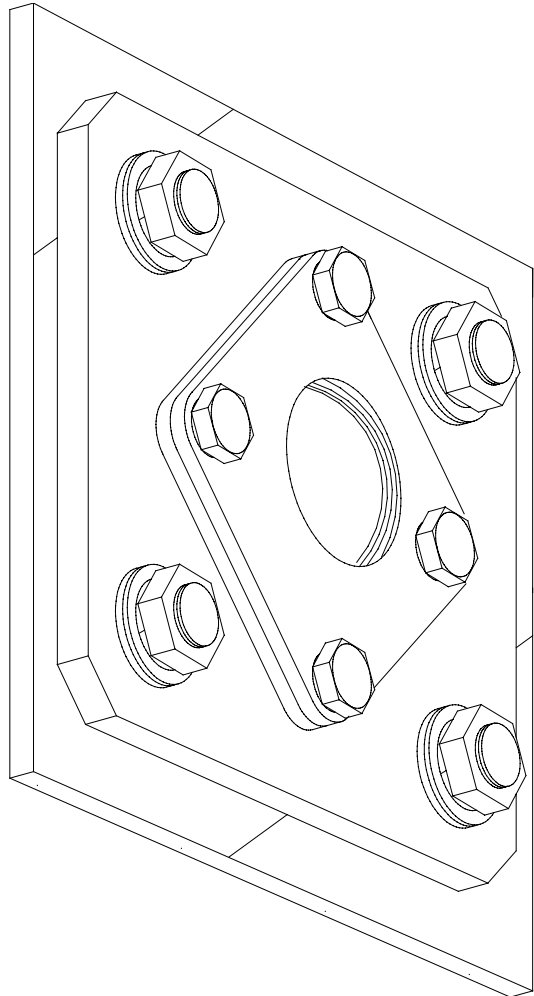

012217 Heavy Duty Mounting Flange with Windows

Features

- Pyrex Window 12mm thick
- Secondary Pyrex Window 5.5mm thick
- Including Gaskets
- Fixings Supplied
- 1" BSP/NPT Female thread

Mounting Holes Required