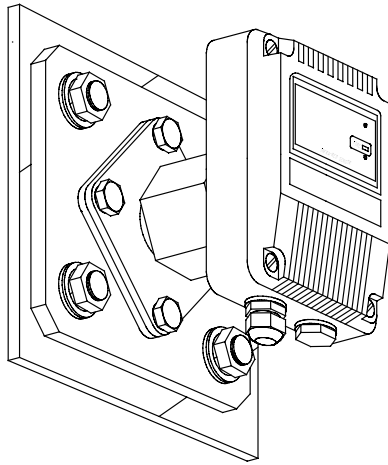

012217 Heavy Duty Mounting Flange with Windows

Features

- Pyrex Window 12mm thick
- Secondary Pyrex Window 5.5mm thick
- Including Gaskets
- Fixings Supplied
- 1" BSP/NPT Female thread

Mounting Holes Required